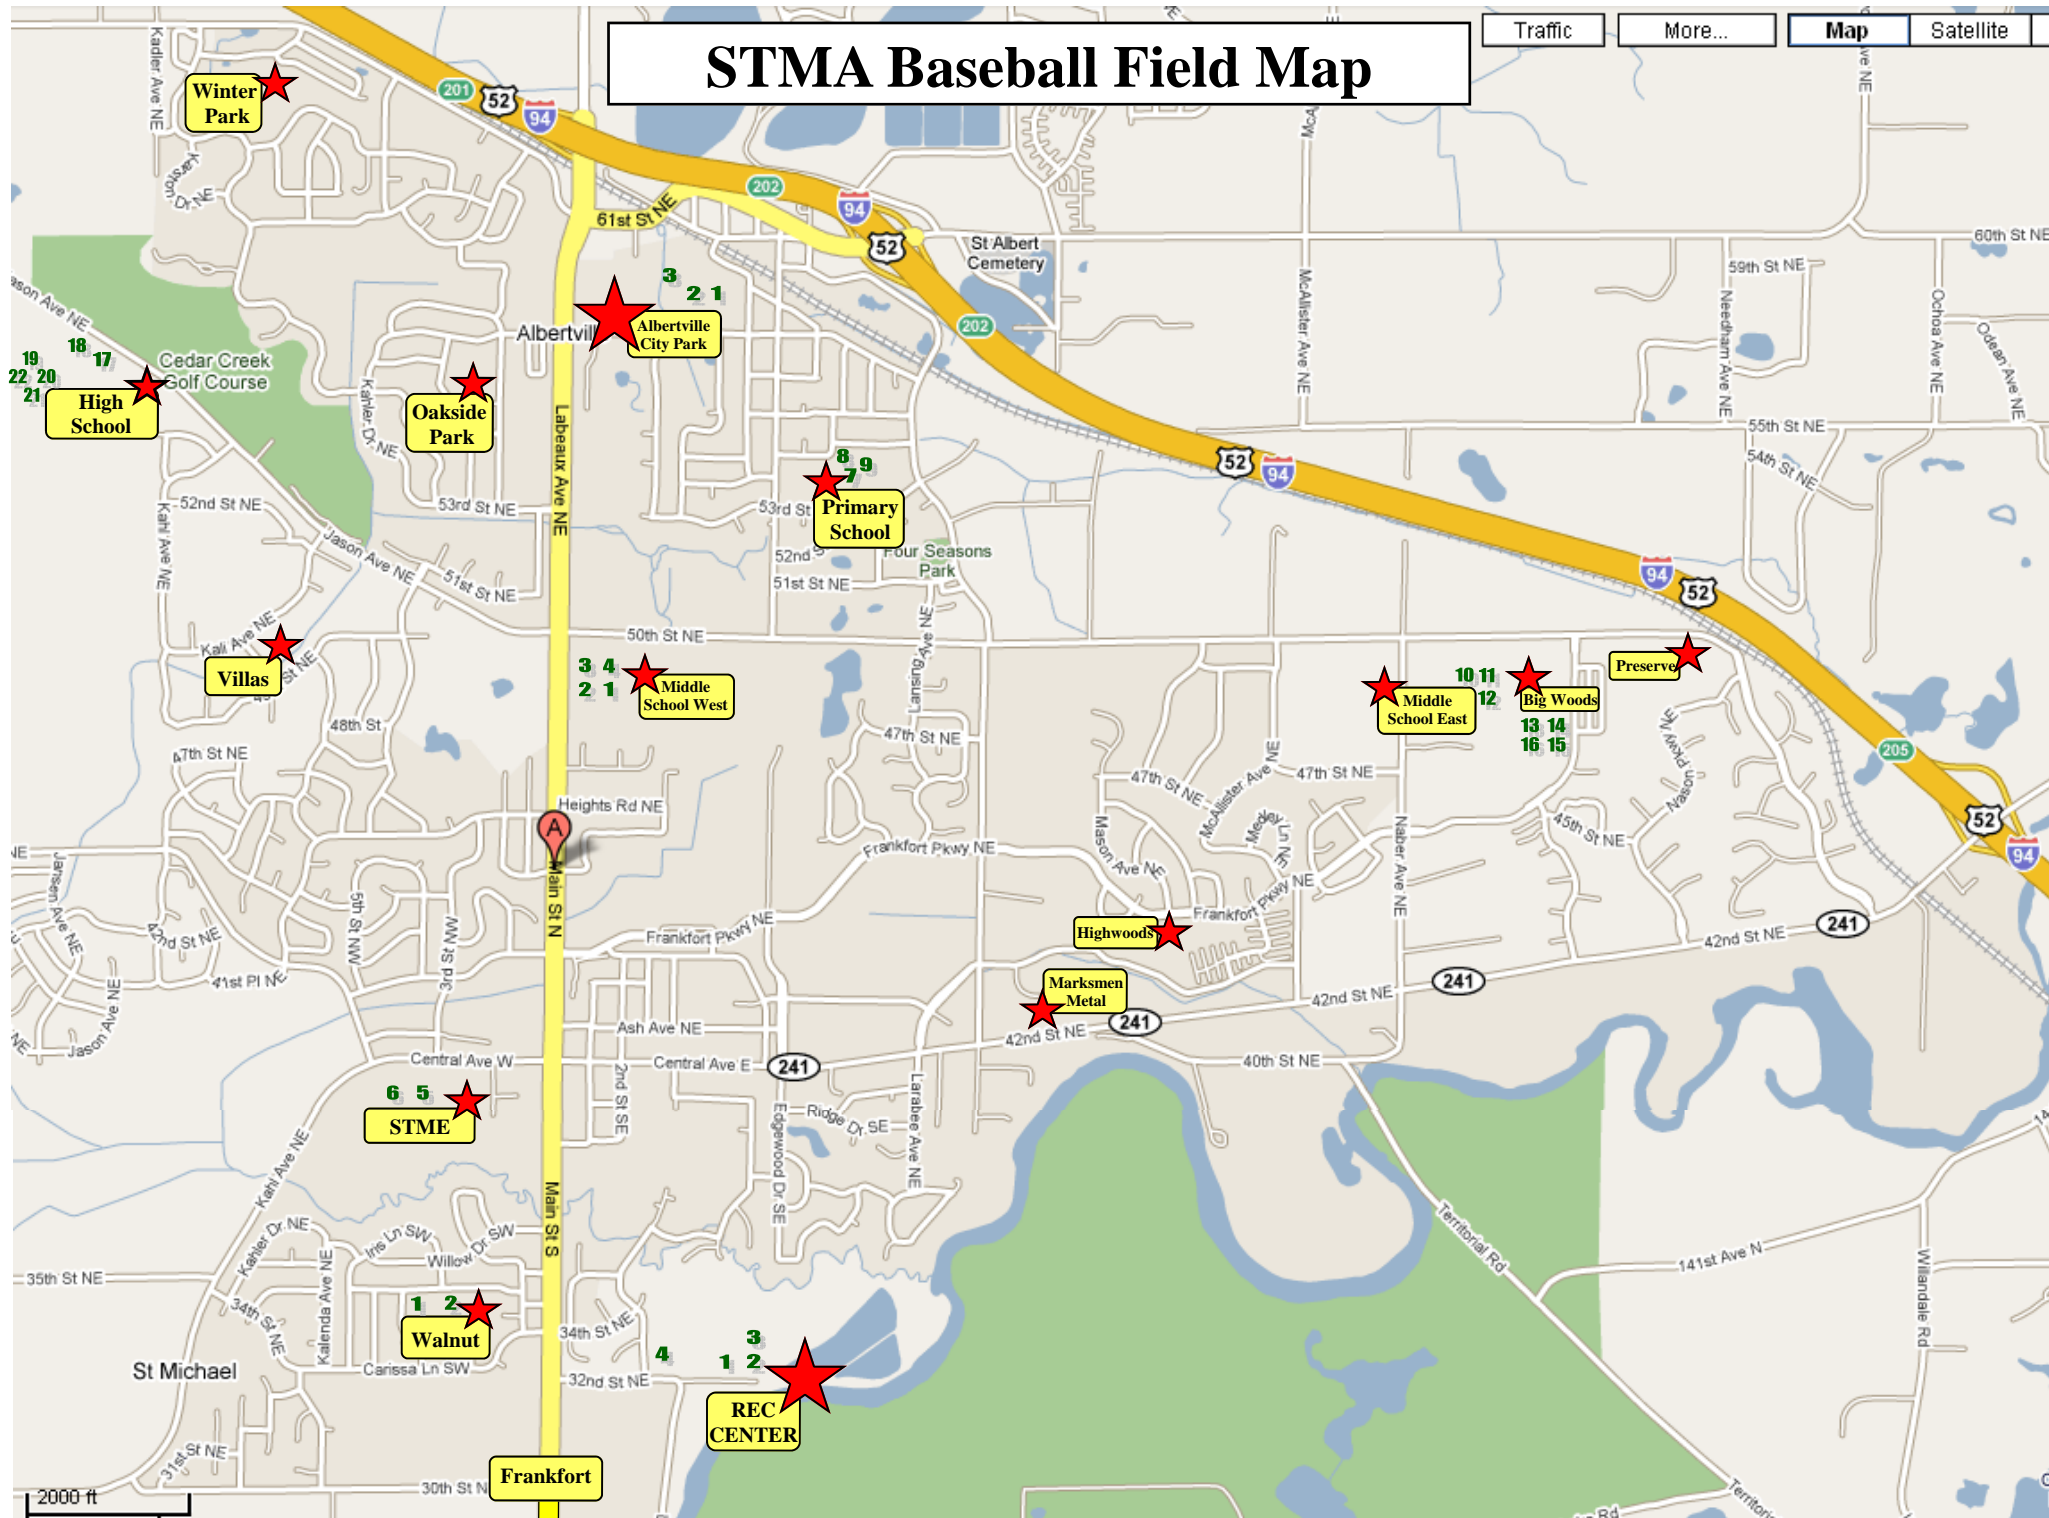

STMA Baseball Field Map

2000 ft

To Beebe Lake Road plus 2 miles

Frankfort