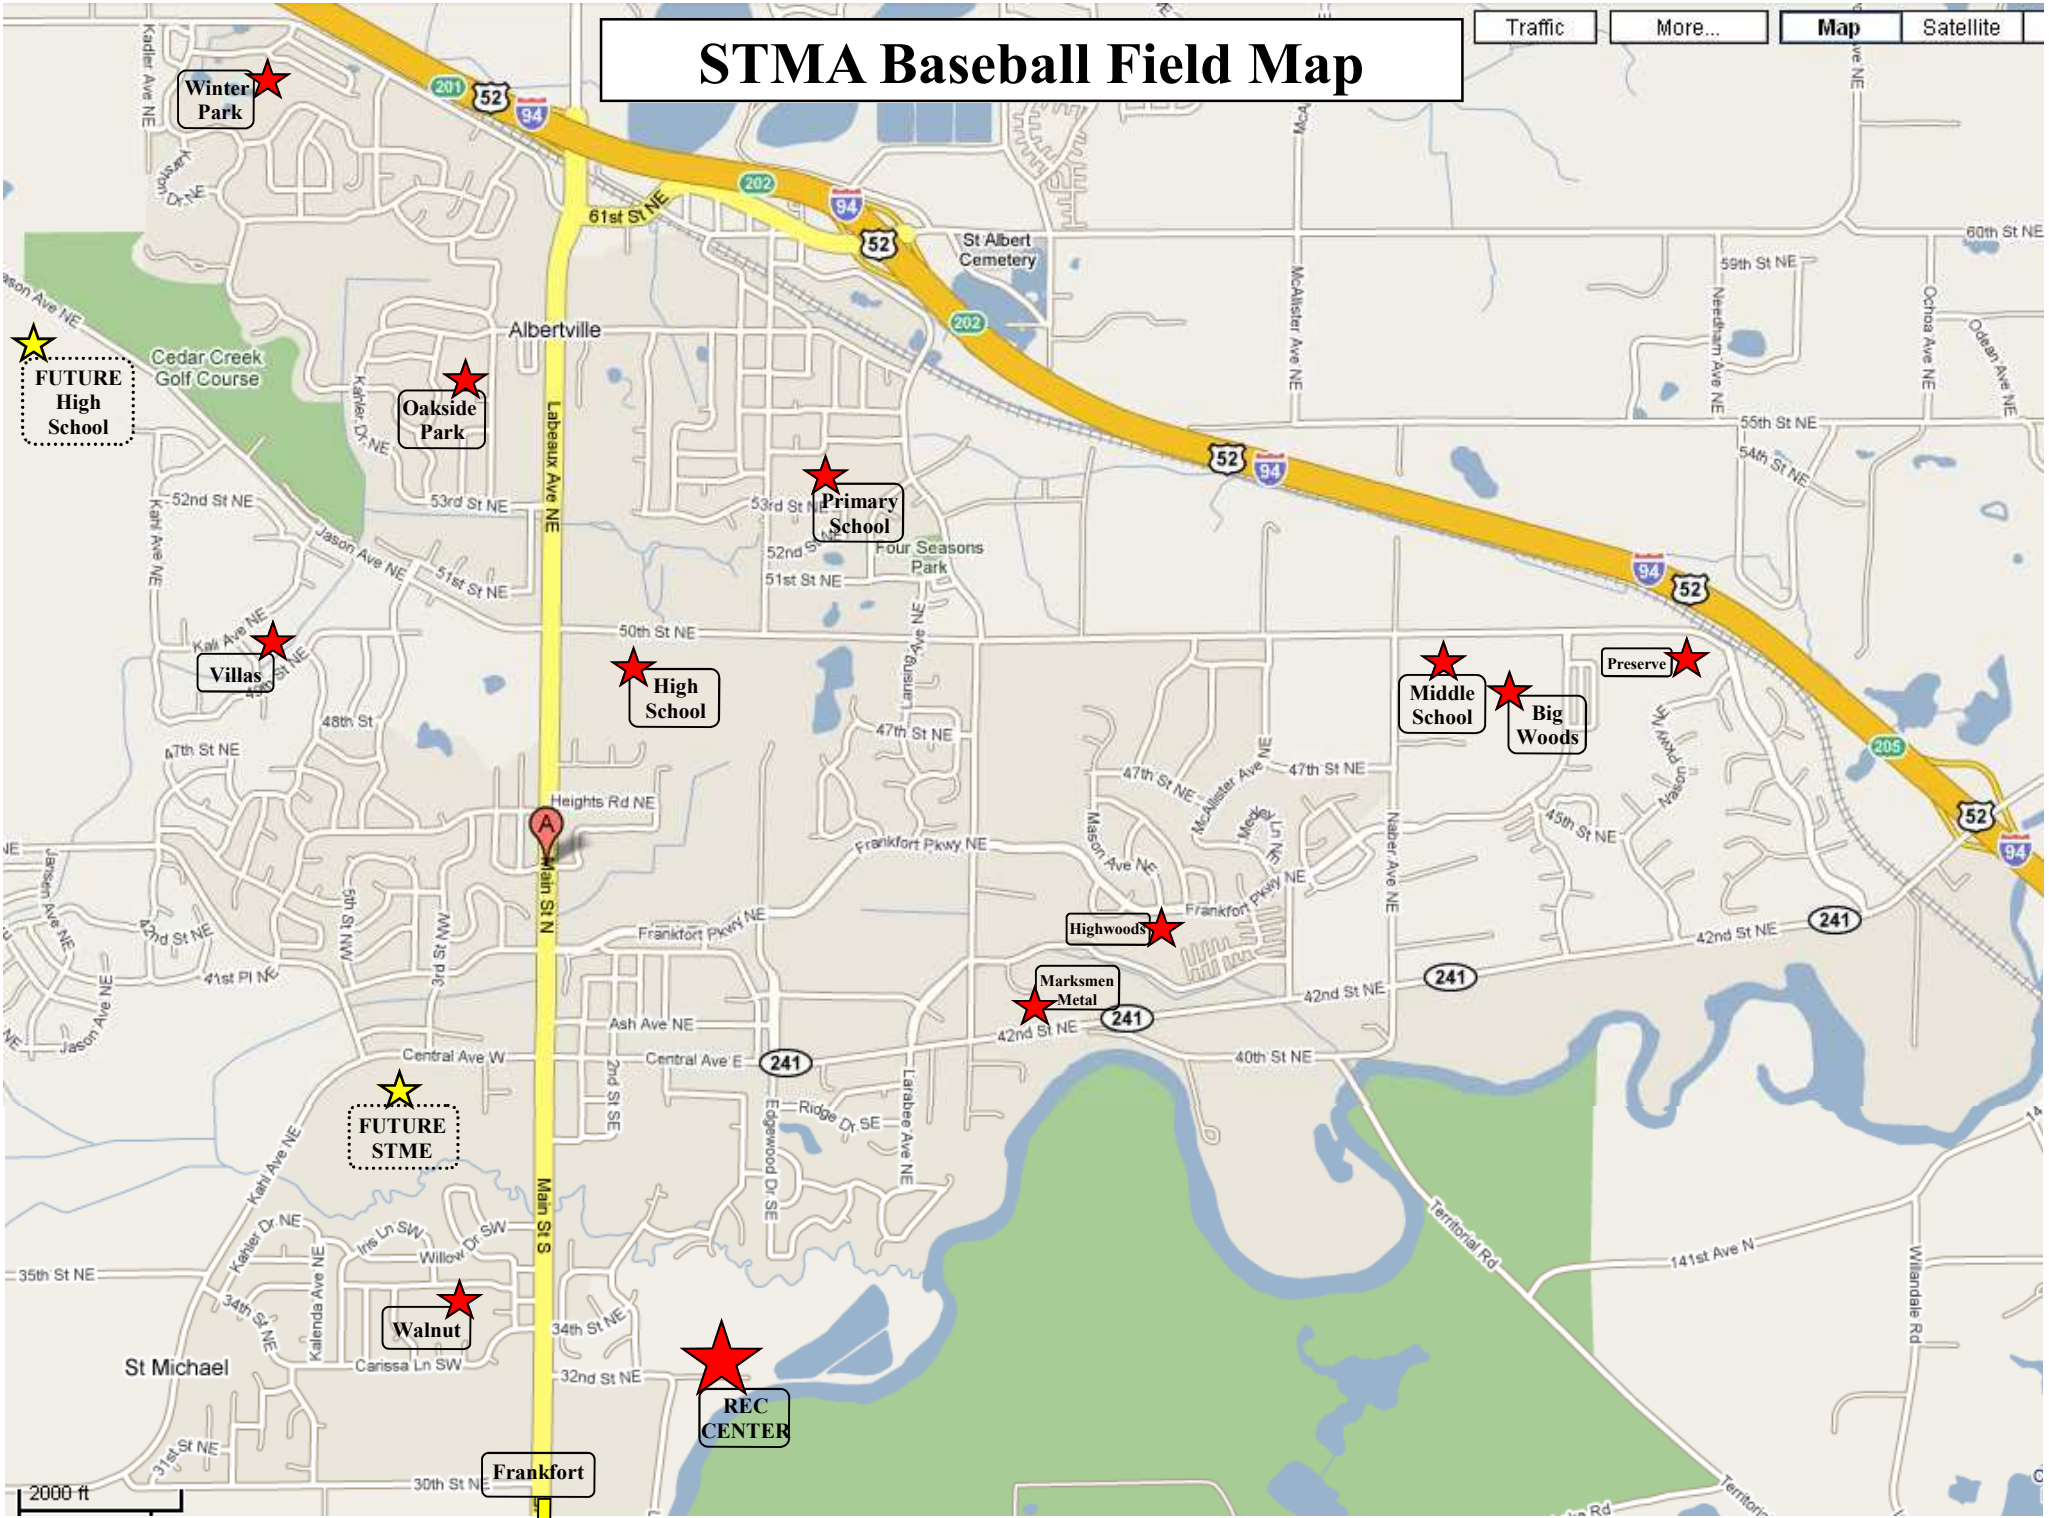

STMA Baseball Field Map

To Beebe Lake Road plus 2 miles